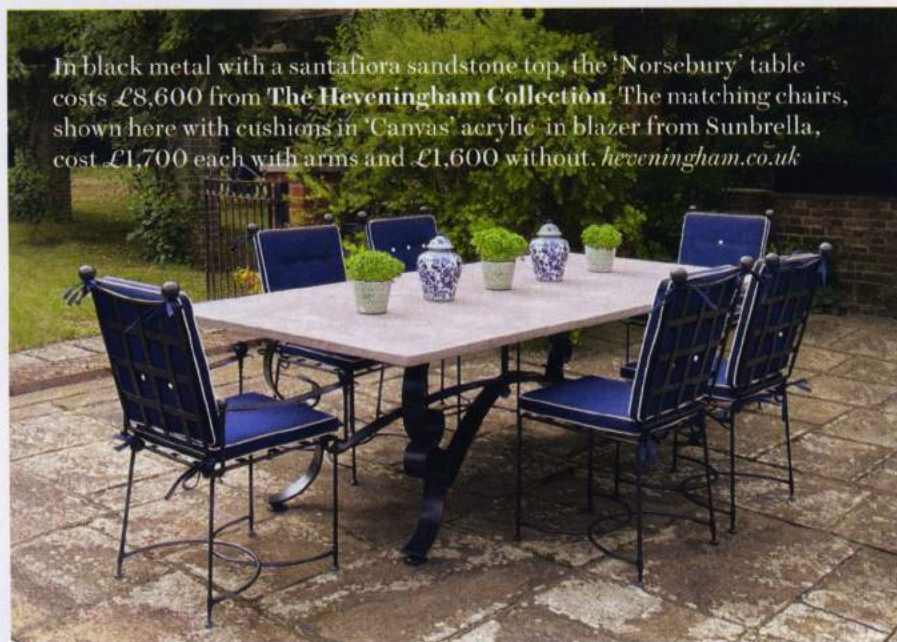

Fine dining

Create a smart and comfortable spot for eating and entertaining with these tables and chairs

BARLOW TYRIE
Made from natural teak, this 'Chesapeake Dining Carver' chair, £570, combines modern simplicity with traditional elements, including the rolled armrests. barlow.worldofteak.co.uk

SUTHERLAND
Designed by Vincent Van Duysen, the 'Otti' dining armchair, shown here in black, is also available in bone. It can be upholstered in a choice of fabrics and costs £3,485 as seen. sutherlandfurniture.com

Top table

The 'AC914' dining table is part of the Arc outdoor furniture collection, designed by Winch Design for **Summit**. Measuring 75 x 160cm in diameter, the stylish circular table accommodates eight easily and is made from sturdy sustainable teak. It costs £22,530. summitfurniture.com

Flexible arrangements

FROM LEFT The 2.4-metre-long 'Southwold Rectangle' steel table with chairs from **Harrod Horticultural** makes feeding a crowd easy. The collection also includes round and oval tables, which can be combined with side chairs, carvers or benches. This dining table and chair set costs from £5,850. harrodhorticultural.com This farmhouse-style 'Stanway' table, £2,925 from **Neptune**, has a granite top and a teak base. Seen here with two 'Stanway' benches, £995 each, it seats six comfortably but can fit up to 10 people. neptune.com