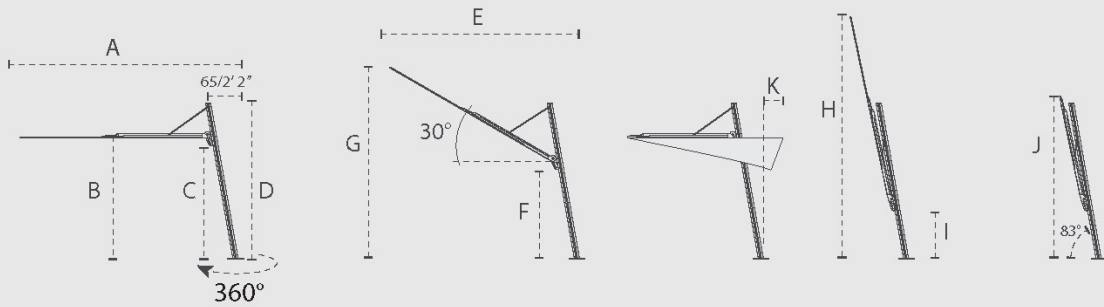

DIMENSIONS

ARCHITECTURE / FULL BLACK / SAND / LATTE / SAFARI

ARCHITECTURE
FULL BLACK / SAND

420 cm / 13' 9"

LATTE / SAFARI

350 cm / 11' 6"

95 mm / 3.7"

70 mm / 2.8"

55 mm / 2.2"

85 mm / 3.3"

	A cm/ft	B cm/ft	C cm/ft	D cm/ft	E cm/ft	F cm/ft	G cm/ft	H cm/ft	I cm/ft	J cm/ft	K cm/ft
☒ 3 x 3 m / 9' 10" x 9' 10"	365 / 11' 12"	195 / 6' 5"	185 / 6' 1"	260 / 8' 6"	280 / 9' 2"	128 / 4' 2"	325 / 10' 8"	410 / 13' 5"	77 / 2' 6"	265 / 8' 8"	0 / 0"
☉ 3.5 m / 11' 6"	380 / 12' 6"	195 / 6' 5"	185 / 6' 1"	260 / 8' 6"	295 / 9' 8"	128 / 4' 2"	340 / 11' 2"	425 / 13' 11"	77 / 2' 6"	280 / 9' 2"	0 / 0"