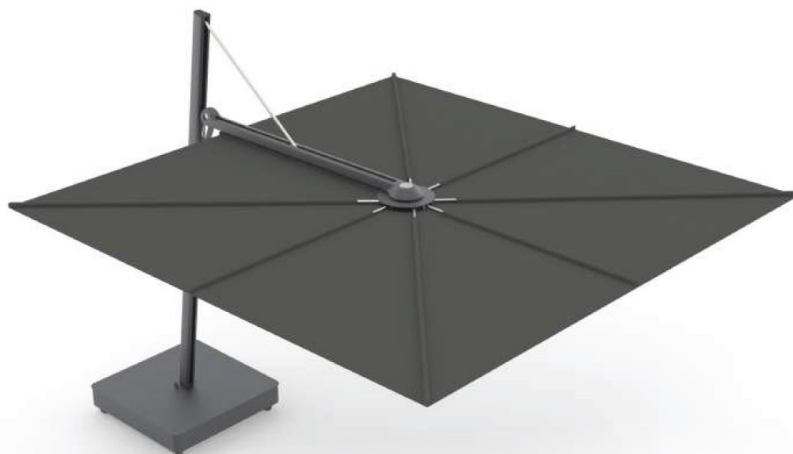

UMBROSA

VERSA UX[®]

SUMMIT

MODELS

ARCHITECTURE

Marble

RAL 9018
Papyrus White

FULL BLACK

Black

RAL 9005
Black

SAND

Sand

RAL 1013
Beige
Limestone

Thermo
Poplar

SAFARI

LATTE

DIMENSIONS

ARCHITECTURE / FULL BLACK / SAND / LATTE / SAFARI

ARCHITECTURE
FULL BLACK / SAND

420 cm / 13' 9"

LATTE / SAFARI

350 cm / 11' 6"

95 mm / 3.7"

70 mm / 2.8"