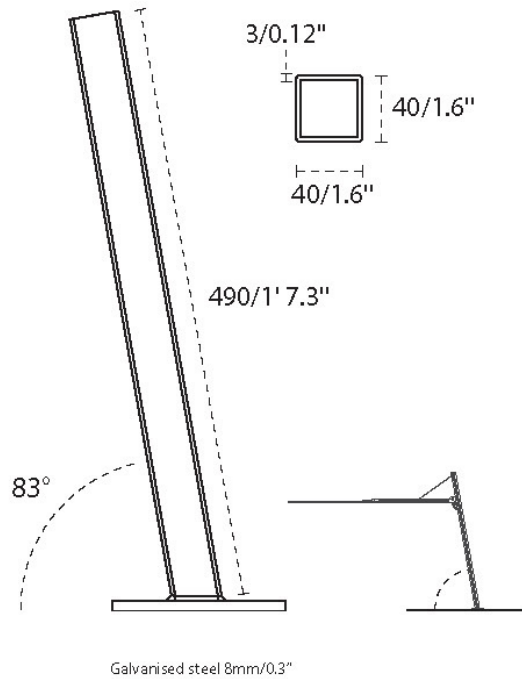

DIMENSIONS

ARCHITECTURE / FULL BLACK / SAND / LATTE / SAFARI

ARCHITECTURE
FULL BLACK / SAND

420 cm / 13' 9"

LATTE / SAFARI

350 cm / 11' 6"

95 mm / 3.7"

70 mm / 2.8"

55 mm / 2.2"

85 mm / 3.3"

	A cm/ft	B cm/ft	C cm/ft	D cm/ft	E cm/ft	F cm/ft	G cm/ft	H cm/ft	I cm/ft	J cm/ft	K cm/ft
☒ 3 x 3 m / 9' 10" x 9' 10"	365 / 11' 12"	195 / 6' 5"	185 / 6' 1"	260 / 8' 6"	280 / 9' 2"	128 / 4' 2"	325 / 10' 8"	410 / 13' 5"	77 / 2' 6"	265 / 8' 8"	0 / 0"
☉ 3.5 m / 11' 6"	380 / 12' 6"	195 / 6' 5"	185 / 6' 1"	260 / 8' 6"	295 / 9' 8"	128 / 4' 2"	340 / 11' 2"	425 / 13' 11"	77 / 2' 6"	280 / 9' 2"	0 / 0"

DIMENSIONS / MATERIALS SPIGOT (mm/ft)

ARCHITECTURE / FULL BLACK / SAND / SAFARI / LATTE

MATERIALS

FABRIC

Colorum - 100% Acryl 260 gr/m²
Solidum - 100% Acryl 250 gr/m²

RIBS

Glass fiber ribs - Ø 16mm/0.63"

POLE