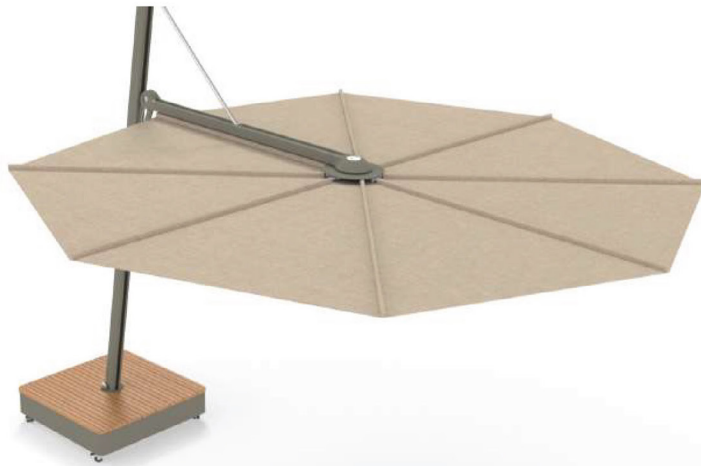

UMBROSA

VERSA UX[®]

SUMMIT

MODELS

ARCHITECTURE

Marble

RAL 9018
Papyrus White

FULL BLACK

Black

RAL 9005
Black

SAND

Sand

RAL 1013
Beige
Limestone

Thermo
Poplar

SAFARI

LATTE

DIMENSIONS

ARCHITECTURE / FULL BLACK / SAND / LATTE / SAFARI

ARCHITECTURE
FULL BLACK / SAND

420 cm / 13' 9"

LATTE / SAFARI

350 cm / 11' 6"

95 mm / 3.7"

70 mm / 2.8"

DIMENSIONS / MATERIALS SPIGOT (mm/ft)

ARCHITECTURE / FULL BLACK / SAND / SAFARI / LATTE

MATERIALS

FABRIC

Colorum - 100% Acryl 260 gr/m²
Solidum - 100% Acryl 250 gr/m²

RIBS

Glass fiber ribs - Ø 16mm/0.63"

POLE